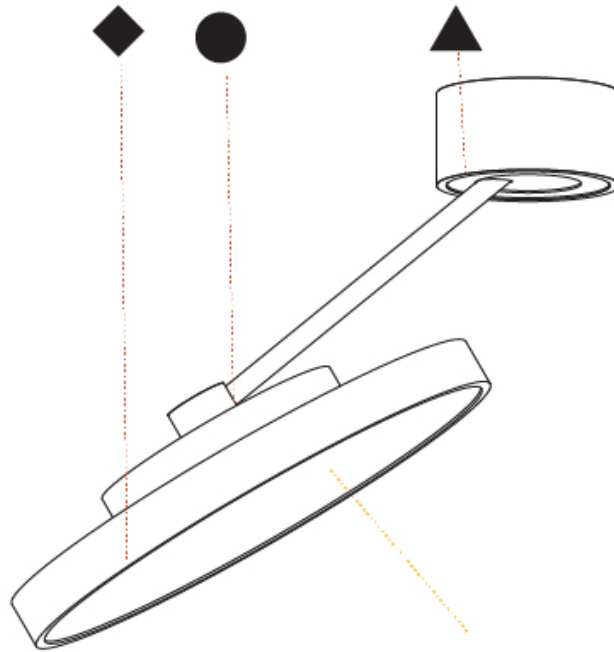

SIGN DIVA DANCER KORONA SUSPENSION

A300045-

PROJECT
TYPE
SPECIFIER
QUANTITY
DATE

A